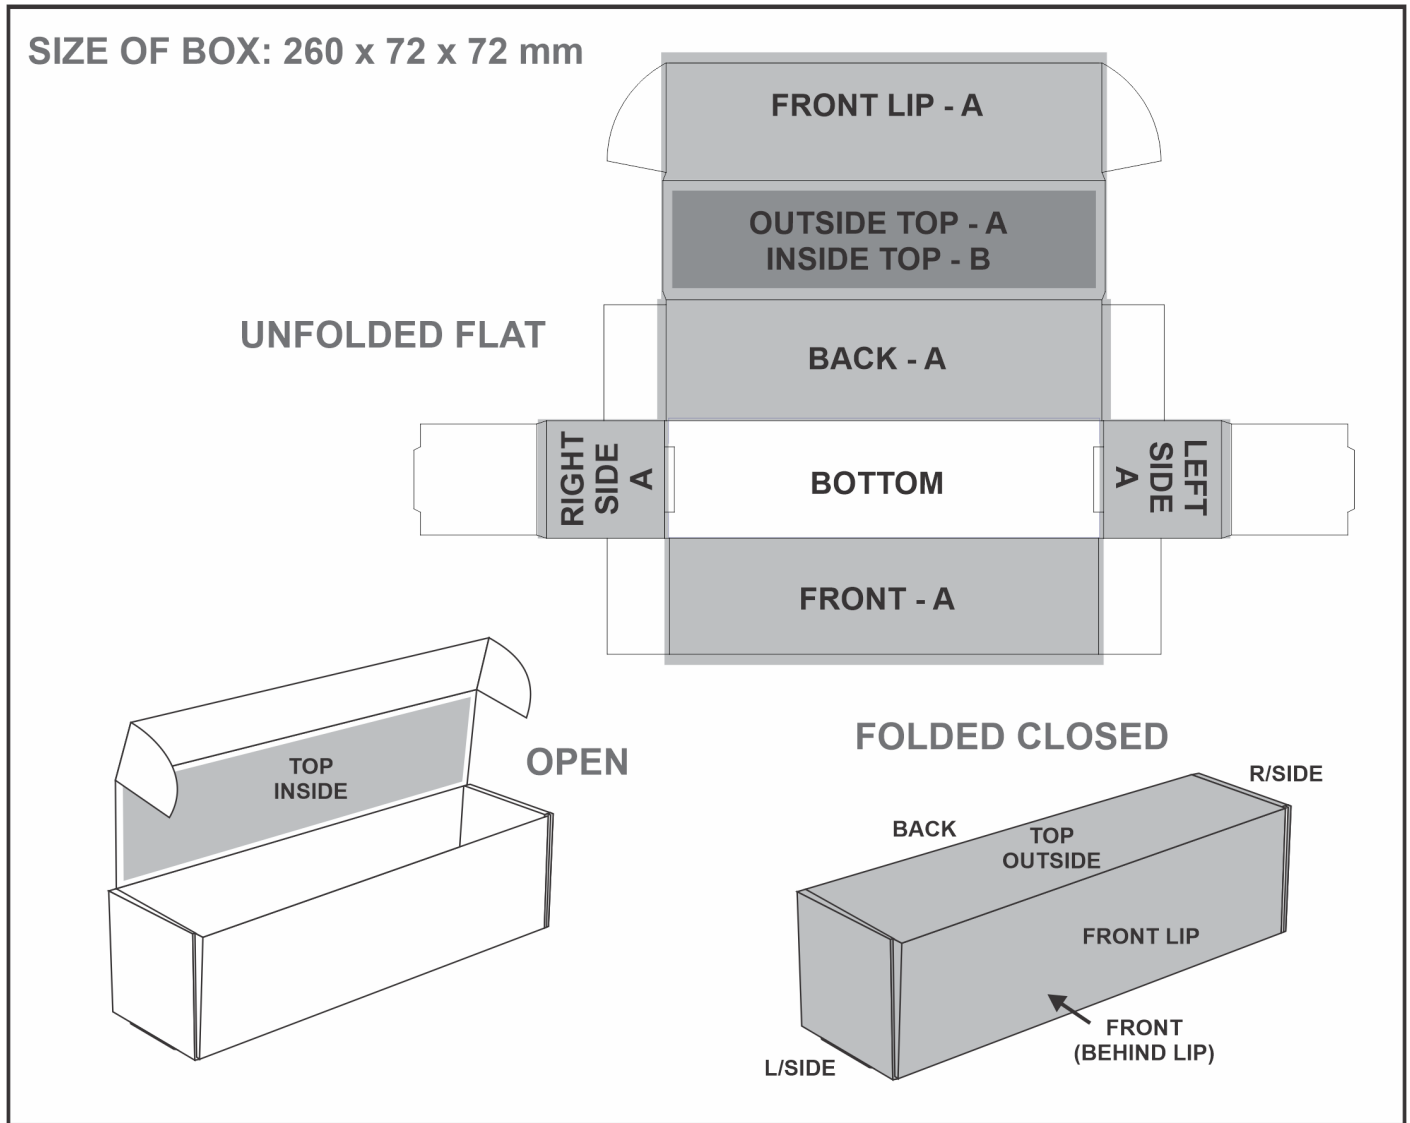

PG-AM-398-B

Bianca Bottle Gift Box

Need to know:

- Includes 1-Position Direct Print (setup fees apply)

Please Note: Due to the nature of the printing process, any white in a logo cannot be branded and we cannot guarantee an exact colour match as the box has a mate finish. The nature and inconsistency of the pre-cut boards may create a 1-3mm of unbranded space on the front lip and imperfections may be found within the print. Large solid coverage prints are not recommended, if large solid coverage is required, it is recommended on kraft boxes as imperfections are less noticeable.

Branding Options:

Position A

1. Digital Custom Packaging (DCP-CHG-2)
Full Colour
Size: 436,5mm wide x 364,5mm high

Position B

1. Digital Custom Packaging (DCP-CHG-2)
Full Colour
Size: 258mm wide x 62mm high